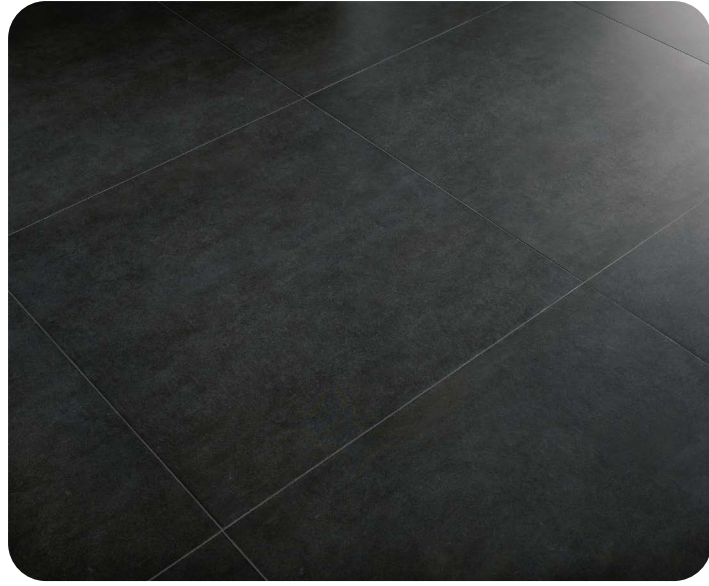

MARGRES
CERAMIC STYLE

EX6 A EXTRA White 60x60 - 24"x24"

MARGRES
CERAMIC STYLE

45x45 - 45x90 - 30x60 - 60x60 - 60x120
18"x18" - 18"x35" 12"x24" - 24"x24" - 24"x48"

DEEP
black

EXTREME

MARGRES
CERAMIC STYLE

EX5 NR DEEP Black 60x60 - 24"x24"