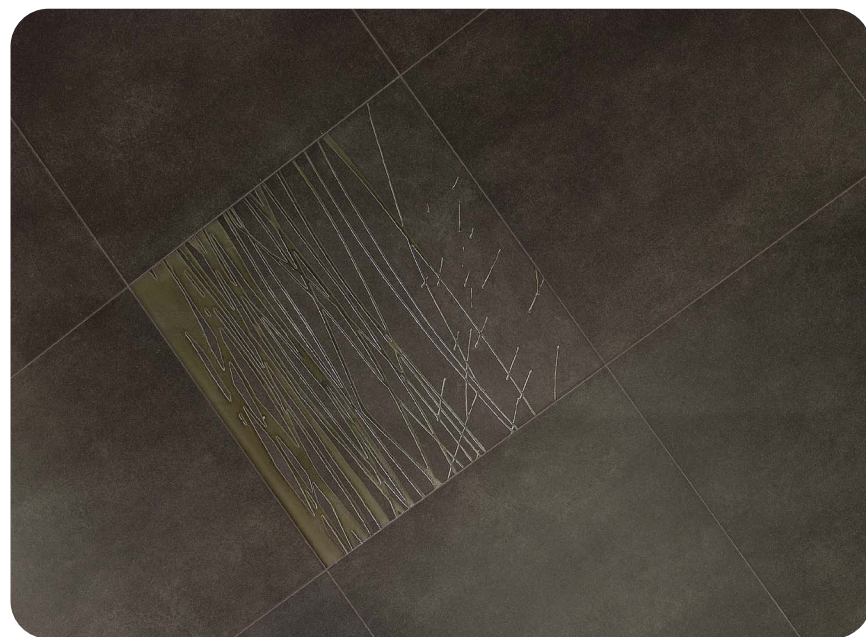

Decor Sakai High Cream 60x60 24"x24"
P-6620

Decor Sakai Wide White 60x60 24"x24"
P-6620

Decor Sakai Extra White 60x60 24"x24"
P-6620

Decor Sakai Low Grey 60x60 24"x24"
P-6620

Decor Sakai Deep Black 60x60 24"x24"
P-6620