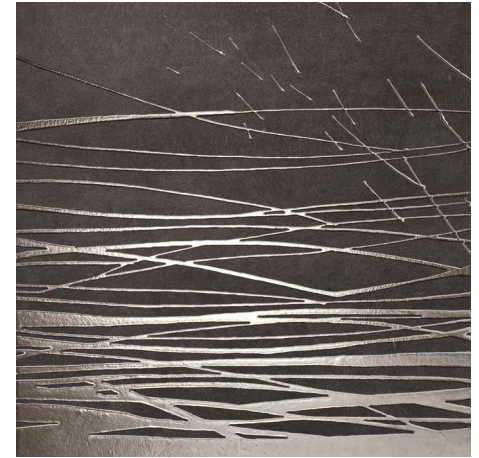

Decor Sakai High Cream 60x60 24"x24"
P-6620

Decor Sakai Wide White 60x60 24"x24"
P-6620

Decor Sakai Extra White 60x60 24"x24"
P-6620

Decor Sakai Low Grey 60x60 24"x24"
P-6620

Decor Sakai Deep Black 60x60 24"x24"
P-6620