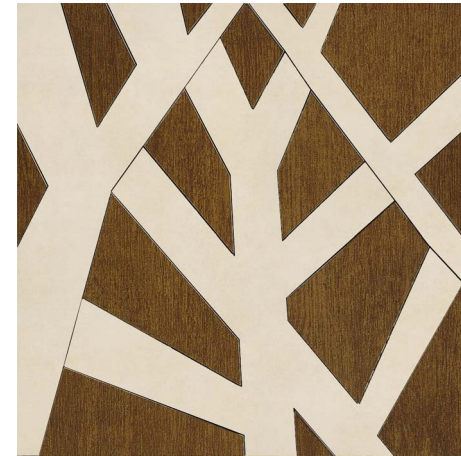

Decor Tokyo Extra White
60x60 24"x24"
P-6690