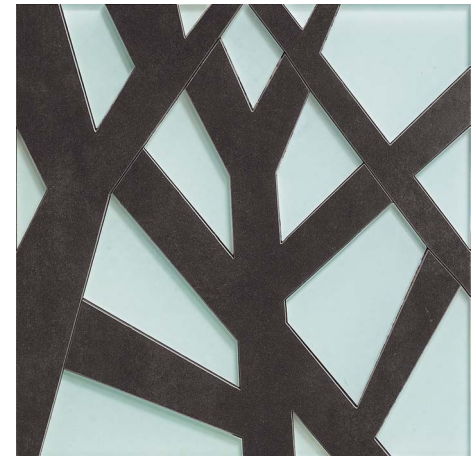

Decor Tokyo High Cream
60x60 24"x24"
P-6690

Decor Tokyo Wide White
60x60 24"x24"
P-6690

Decor Tokyo Extra White
60x60 24"x24"
P-6690

Decor Tokyo Low Grey
60x60 24"x24"
P-6740

Decor Tokyo Deep Black
60x60 24"x24"
P-6740