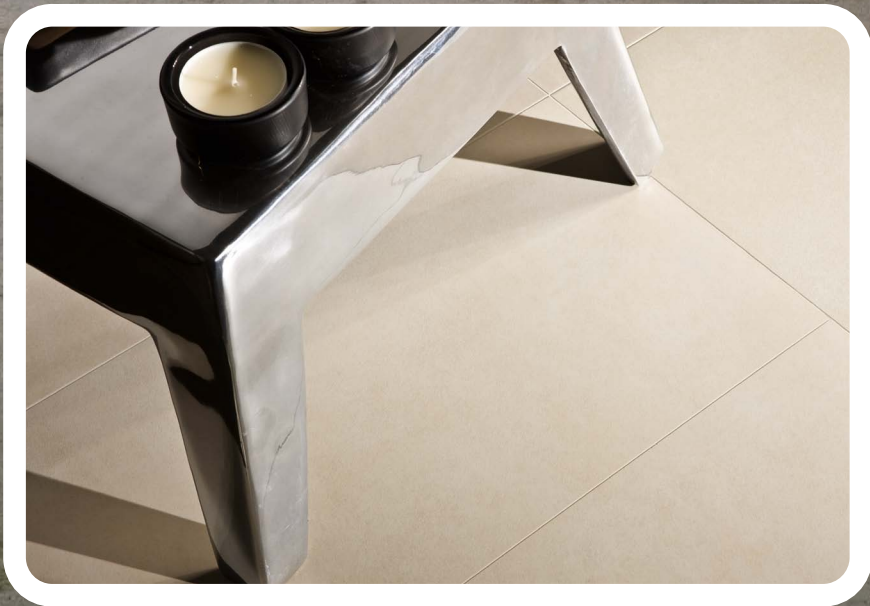

EXTRA
white

45x45 - 45x90 - 30x60 - 60x60 - 60x120
18"x18" - 18"x35" 12"x24" - 24"x24" - 24"x48"

EXTREME

MARGRES
CERAMIC STYLE